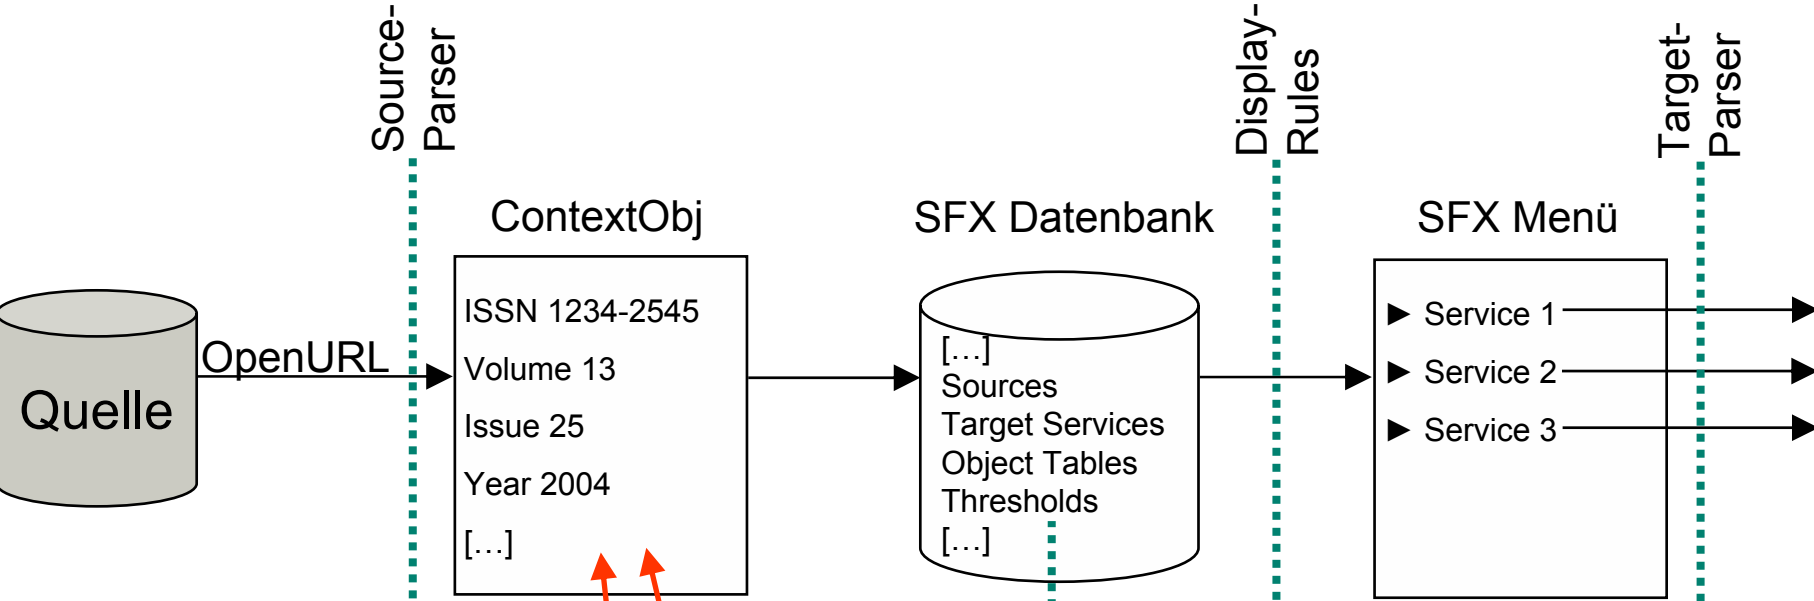

Übergabe von:

- Client-IP
- ISSN [eISSN]
- [Vol, Issue, Page, Year]

MPG/SFX