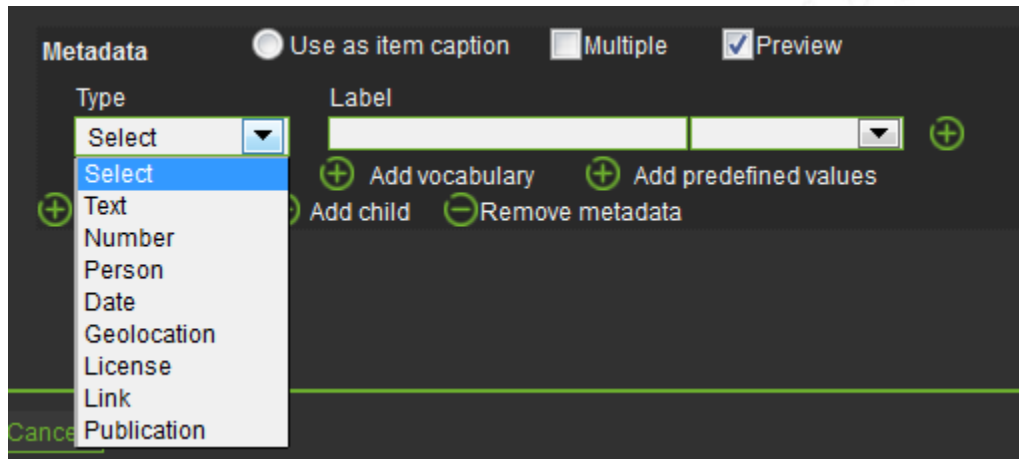

Metadaten Editor