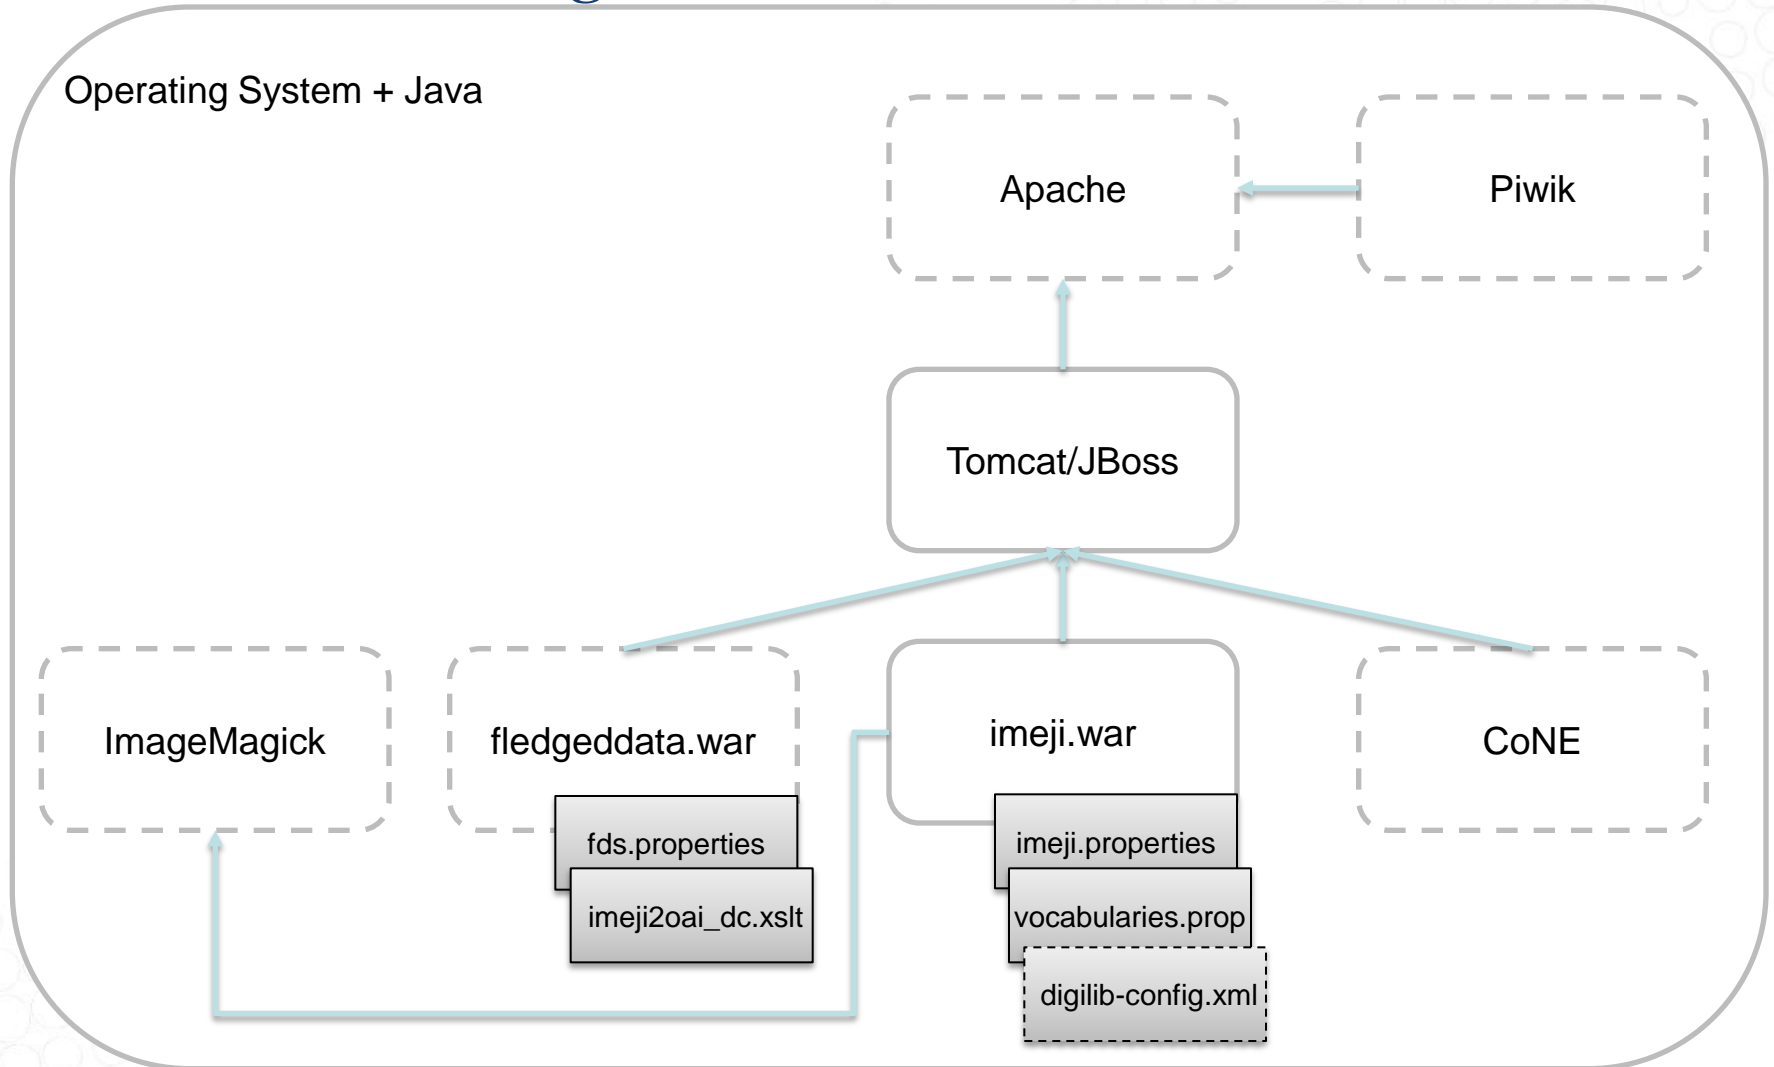

imeji install - How To?

Bastien Saquet, Max Planck Digital Library

Overview – basic config

Operating System + Java

Overview – all config

Installation

http://colab.mpd.l.mpg.de/mediawiki/Imeji_install

Thank You!