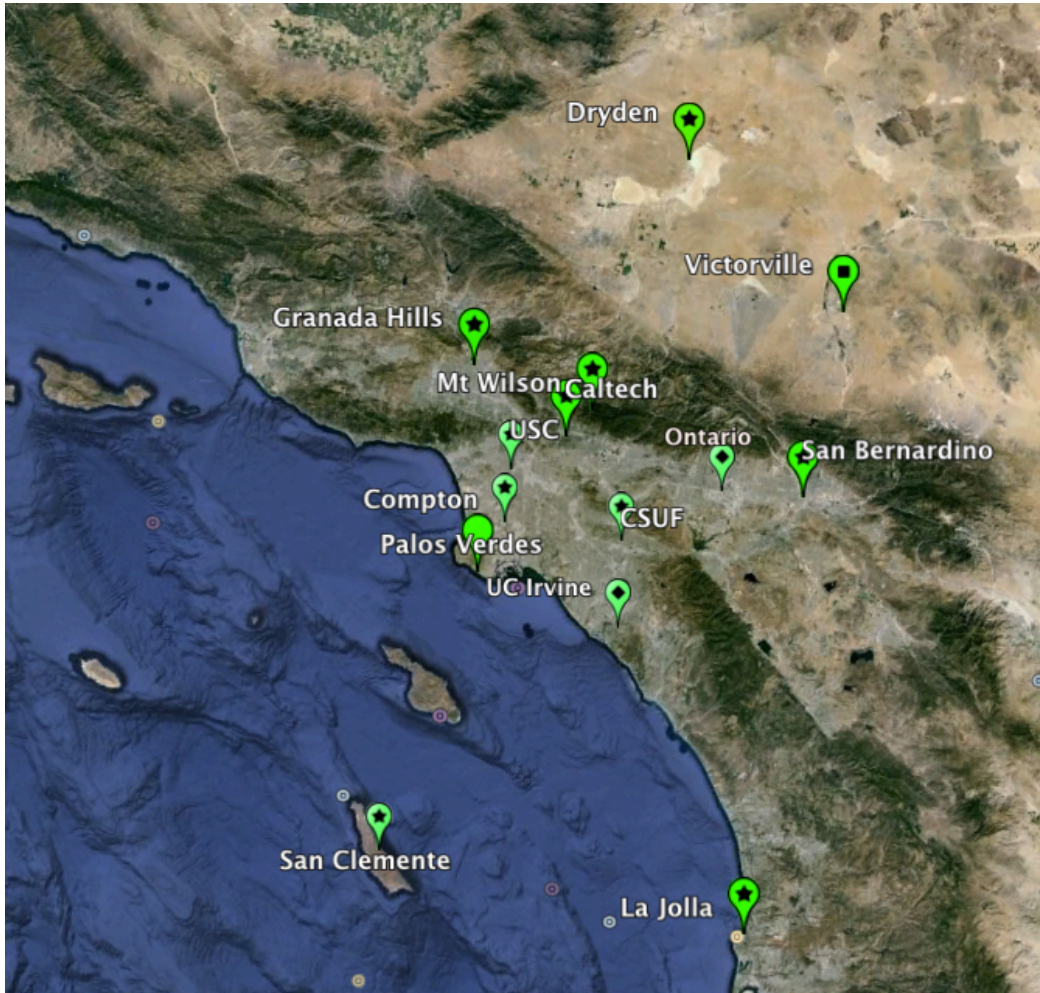

1

2

3 Figure S1. Google Earth map showing the location of the 14 GHG measurement sites, only 13 of
4 which are within the innermost model domain except La Jolla site.

5